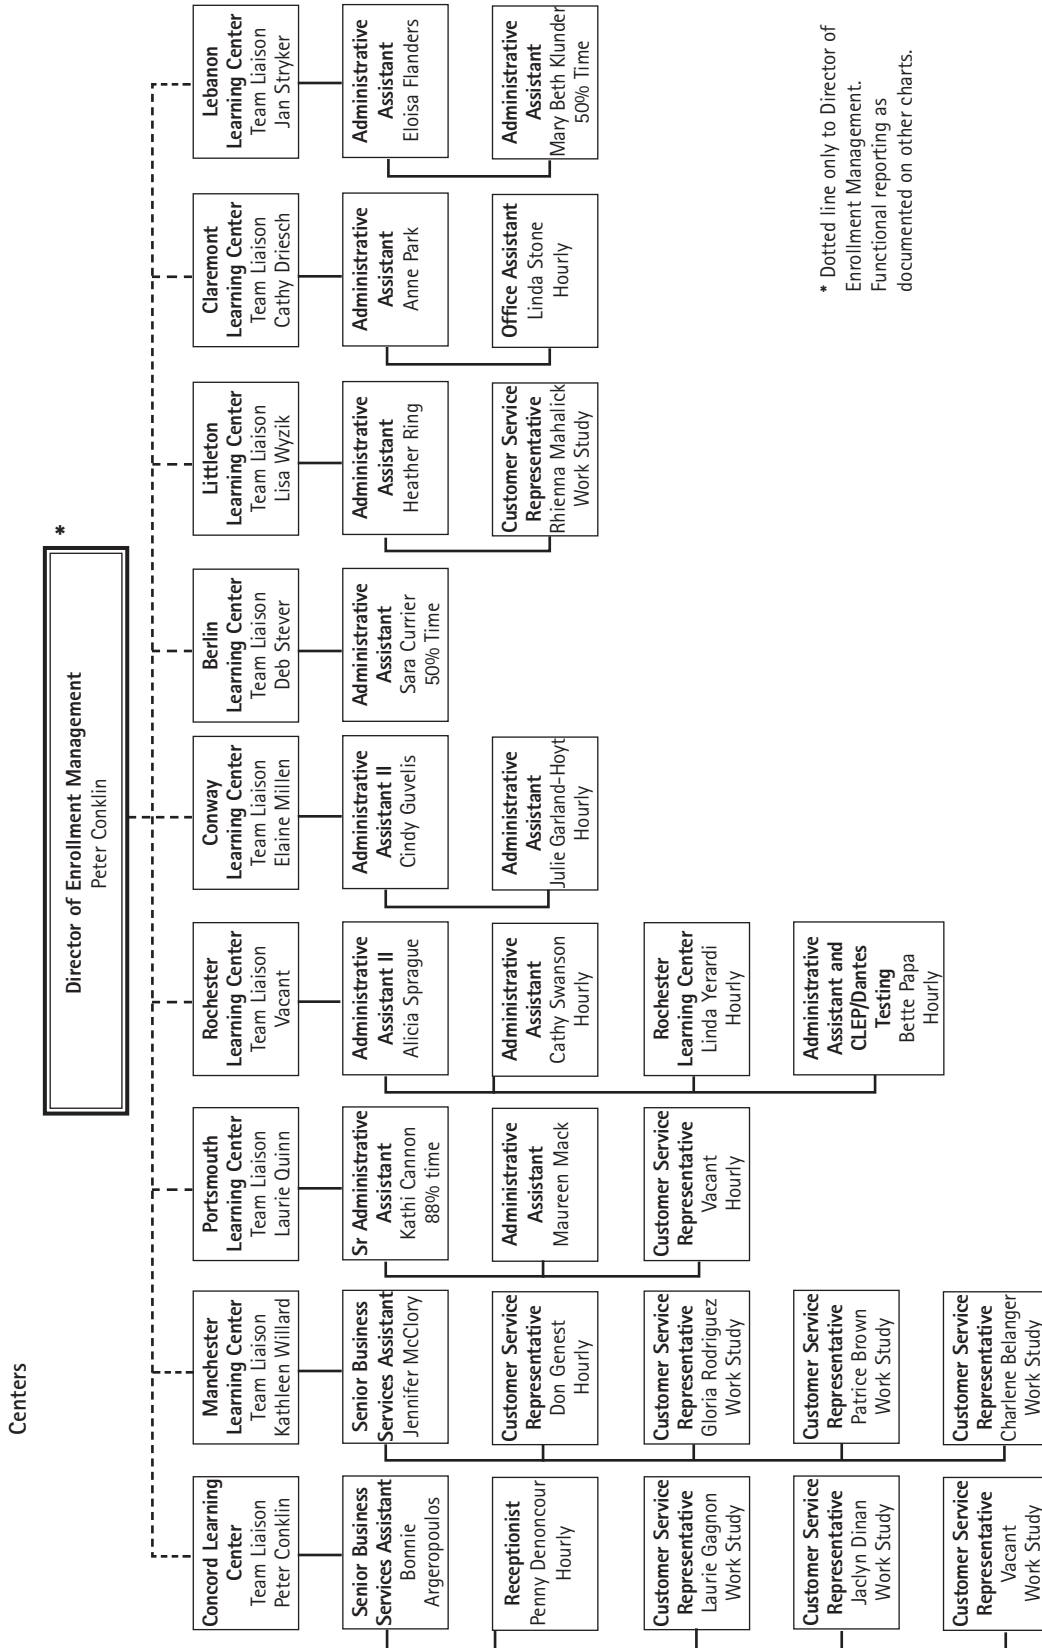

Organizational Charts

President

Organizational Charts

Special Assistant to the President

Organizational Charts

Learner Services

Educational Technology and Computing

Organizational Charts

Organizational Charts

* Dotted line only to Director of Enrollment Management. Functional reporting as documented on other charts.

Organizational Charts

Academic Affairs