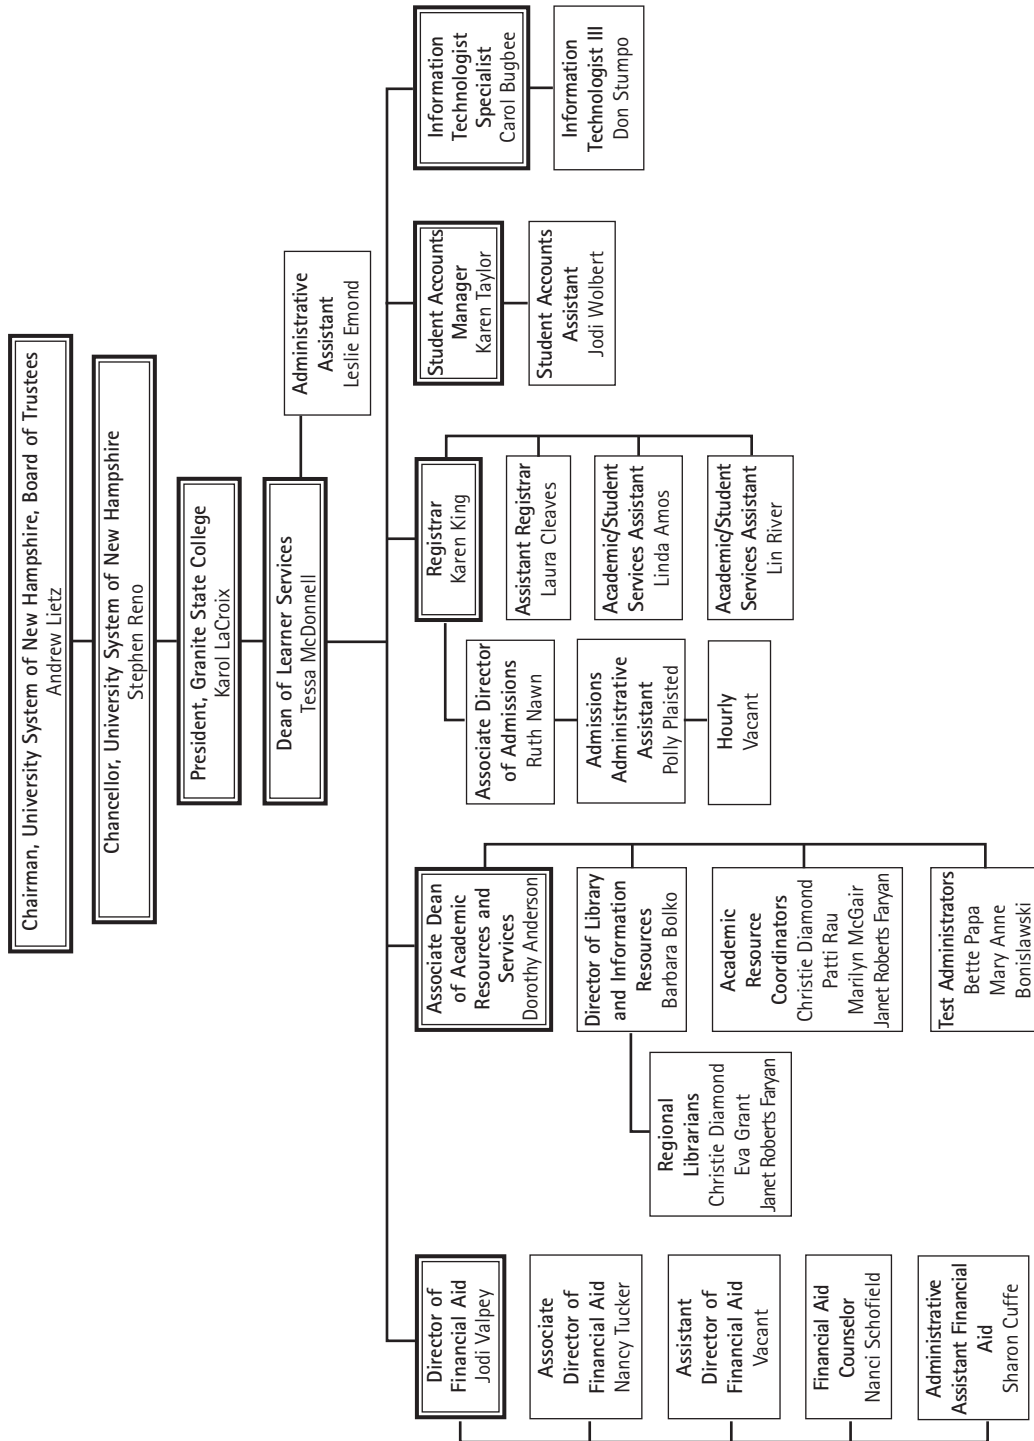

Organizational Charts

President

Organizational Charts

Special Assistant to the President

Organizational Charts

Learner Services

Educational Technology and Computing

Organizational Charts

Organizational Charts

* Dotted line only to Director of Enrollment Management. Functional reporting as documented on other charts.

Organizational Charts

Academic Affairs