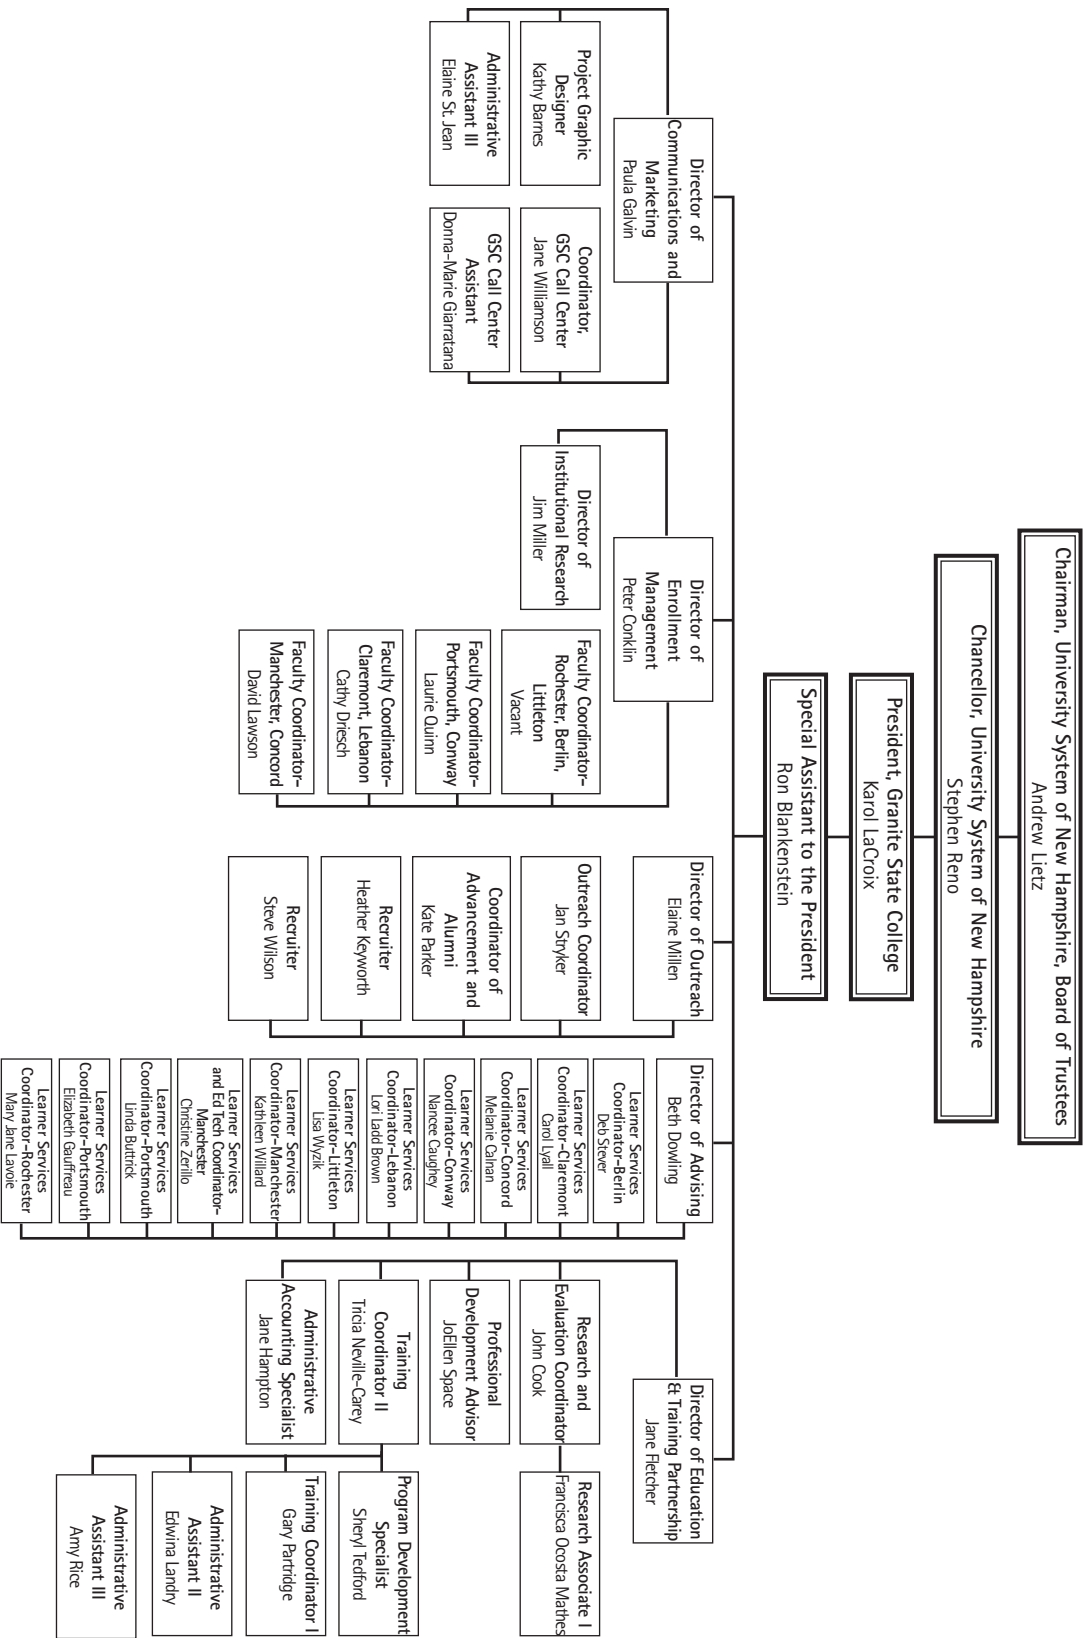

Organizational Charts

President

Organizational Charts

Special Assistant to the President

Organizational Charts

Learner Services

Educational Technology and Computing

Organizational Charts

Organizational Charts

* Dotted line only to Director of Enrollment Management. Functional reporting as documented on other charts.

Organizational Charts

Academic Affairs